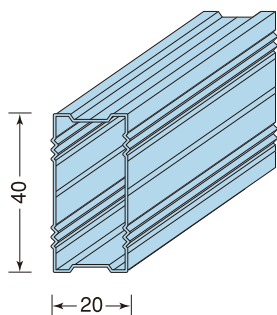

# 鋼製下地用 角スタッド材

## ■角形スタッド

●NS4020

●NS4025

●NS4040

●20RN×4,000

●25RN×4,000

●NS40RN×4,000

●NS4045

●NS4050

●NS4565

●NS45RN×4,000

●NS50RN×4,000

●65RN×4,000

単位：mm