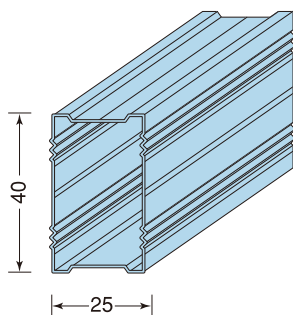

# 鋼製下地用 角スタッド材

## ■角形スタッド

●NS4020

●NS4025

●NS4040

●20RN×4,000

●25RN×4,000

●NS40RN×4,000

●NS4045

●NS4050

●NS4565

●NS45RN×4,000

●NS50RN×4,000

●65RN×4,000

単位：mm