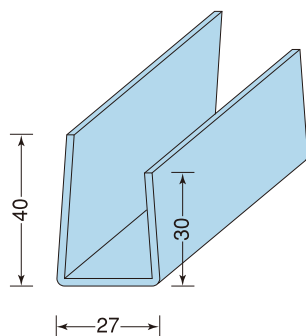

# 鋼製下地用 角スタッド材

## ■角形スタッド

●NS4020

●NS4025

●NS4040

●20RN×4,000

●25RN×4,000

●NS40RN×4,000

●NS4045

●NS4050

●NS4565

●NS45RN×4,000

●NS50RN×4,000

●65RN×4,000

単位：mm